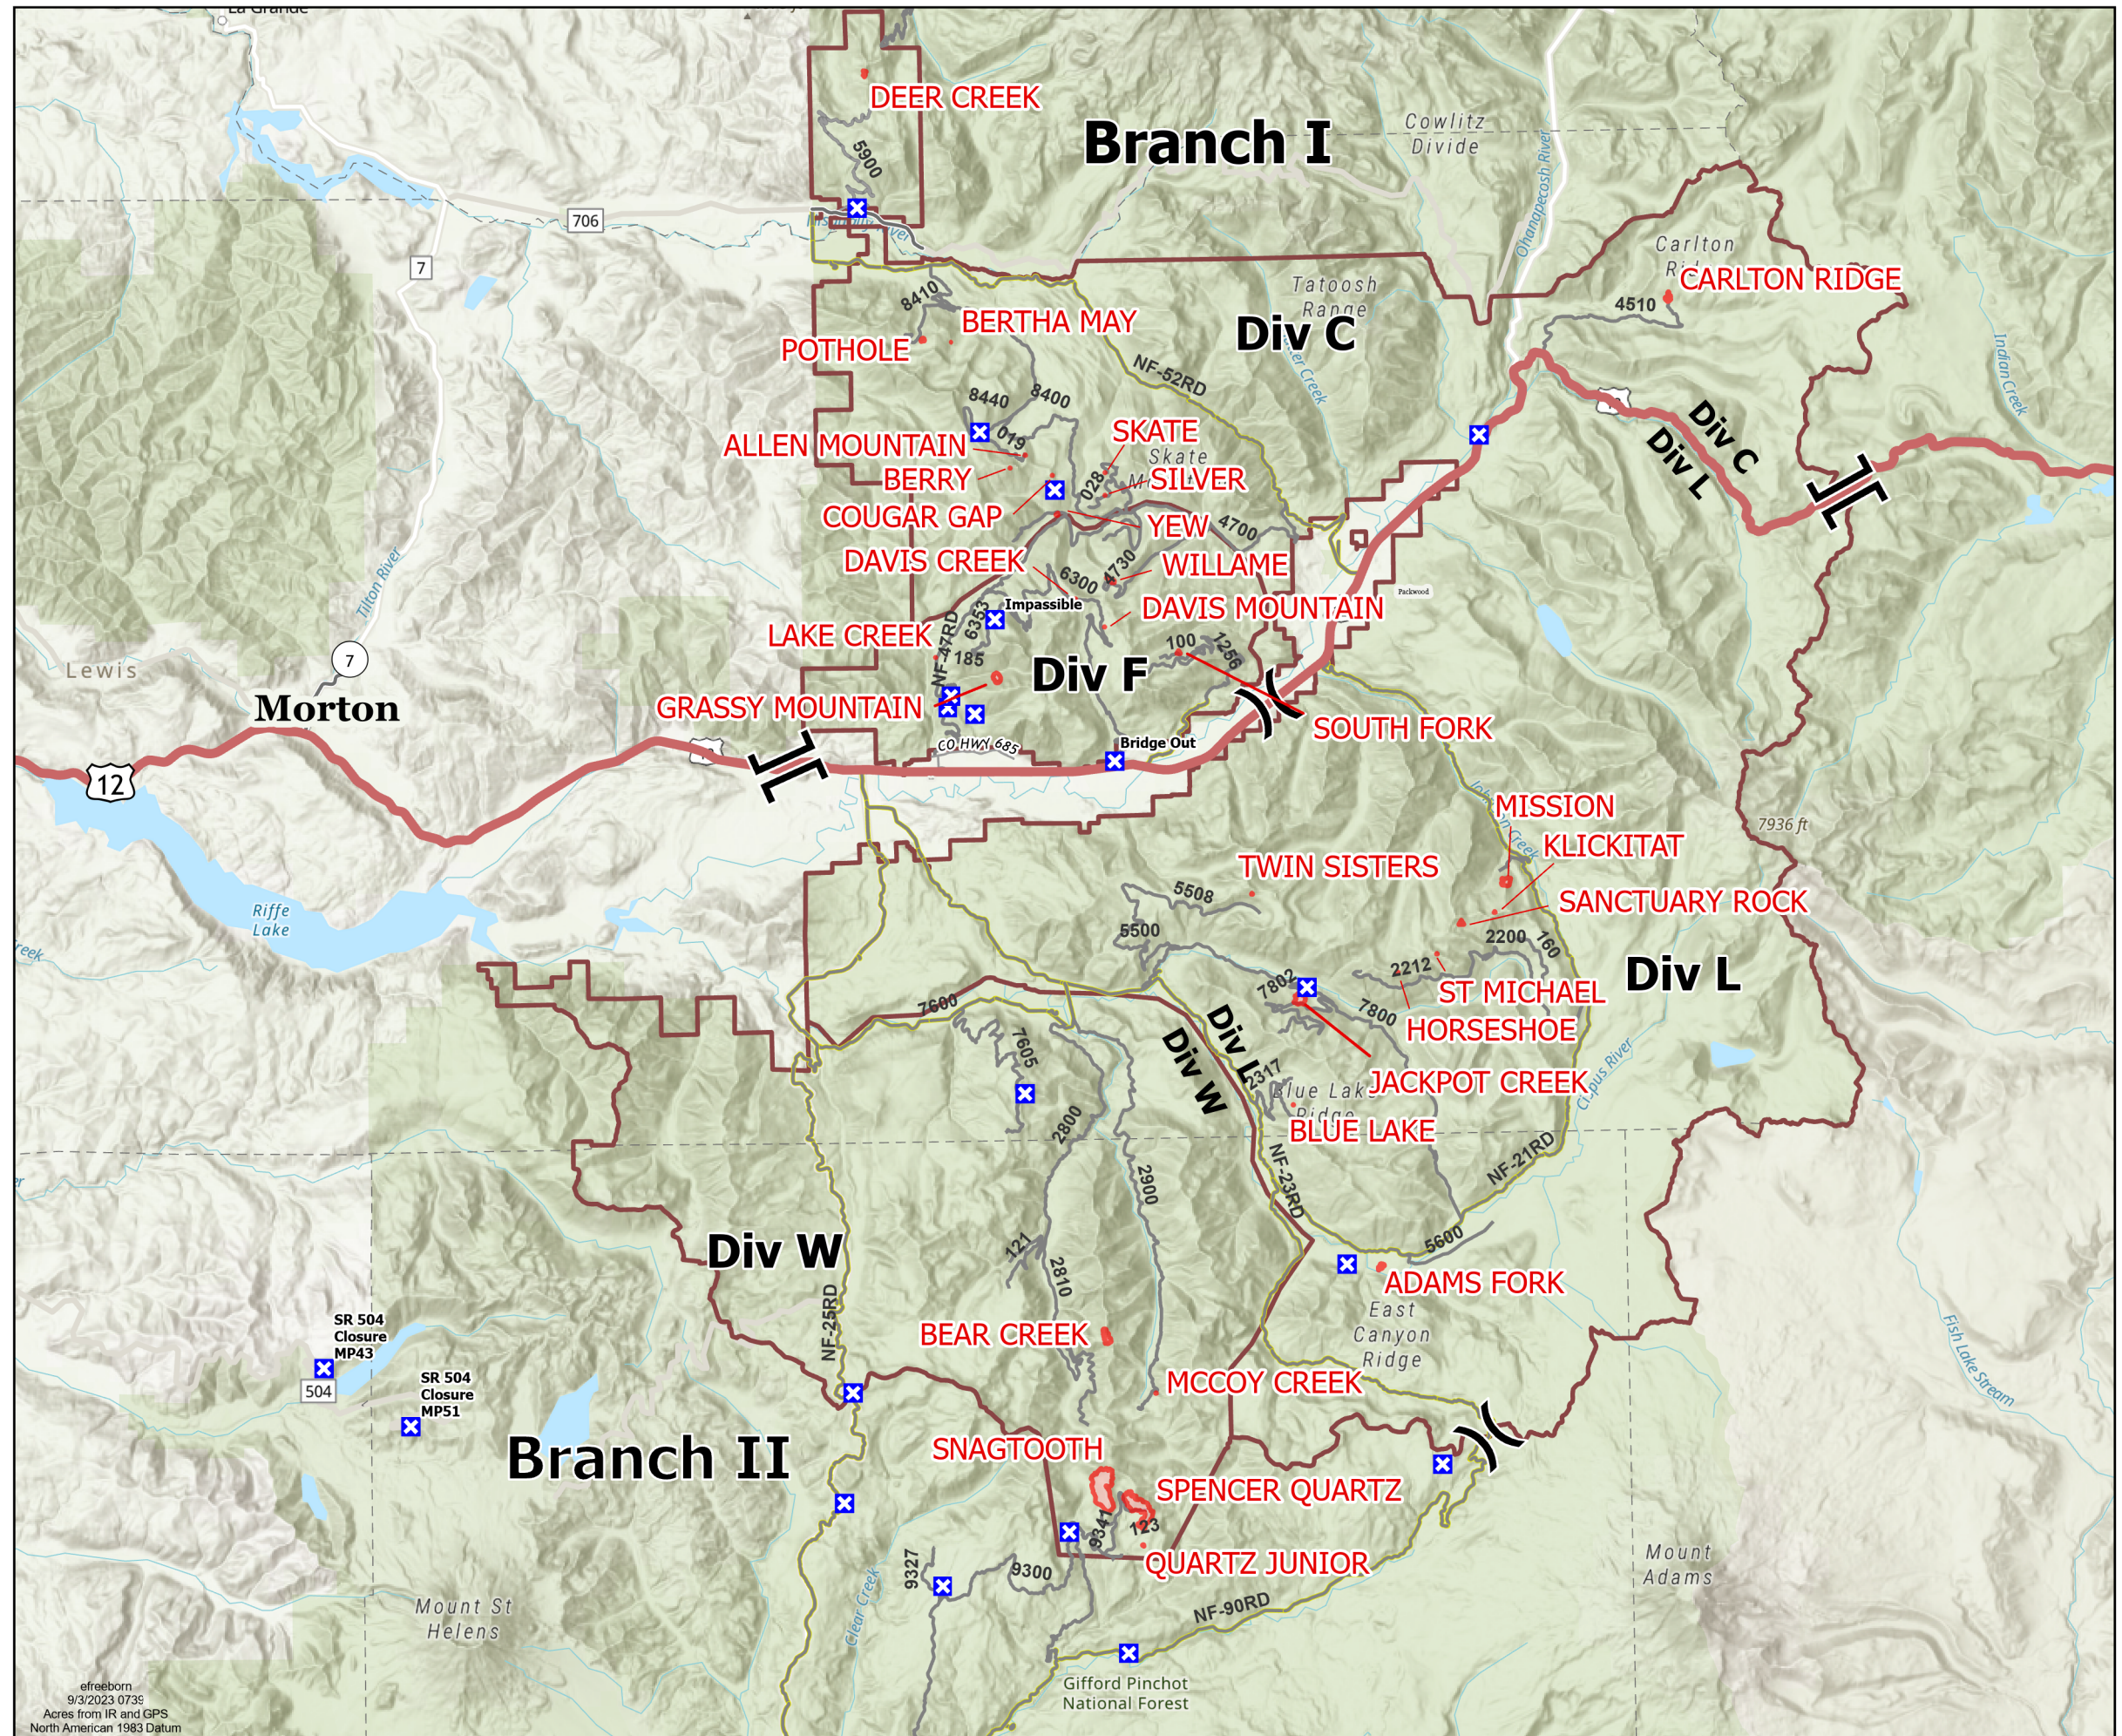

Public Information

Cowlitz Complex
WA-GPF-001297
9/3/2023

- (X) Division Break
- || Branch Break
- ⊗ Closure
- ▭ Wildfire Perimeter
- ▭ Division Boundary

Division C		
Incident Name	Acres	Status
ALLEN MOUNTAIN	0.25	OUT
BERRY	0.1	STAFFED
BERTHA MAY	0.1	OUT
CARLTON RIDGE	15	STAFFED
COUGAR GAP	0.1	OUT
DEER CREEK	4	STAFFED
POTHOLE	5	STAFFED
SILVER	0.1	STAFFED
SKATE	0.1	STAFFED
YEW	2	STAFFED

Division F		
Incident Name	Acres	Status
SOUTH FORK	3	PATROLLING
GRASSY MOUNTAIN	26	UNSTAFFED
WILLAME	8	STAFFED
DAVIS CREEK	0.1	PATROLLING
DAVIS MOUNTAIN	0.1	PATROLLING
LAKE CREEK	0.1	OUT

Division L		
Incident Name	Acres	Status
BLUE LAKE	0.2	OUT
TWIN SISTERS	0.5	PATROLLING
MISSION	27	UNSTAFFED
KLICKITAT	0.5	OUT
ADAMS FORK	11	STAFFED
JACKPOT CREEK	41	STAFFED
ST MICHAEL	0.25	OUT
HORSESHOE	0.2	OUT
SANCTUARY ROCK	6	STAFFED

Division W		
Incident Name	Acres	Status
MCCOY CREEK	0.25	PATROLLING
SNAGTOOTH	311	UNSTAFFED
BEAR CREEK	33	STAFFED
SPENCER QUARTZ	198	UNSTAFFED
QUARTZ JUNIOR	1	UNSTAFFED

efreeborn
9/3/2023 0738
Acres from IR and GPS
North American 1983 Datum